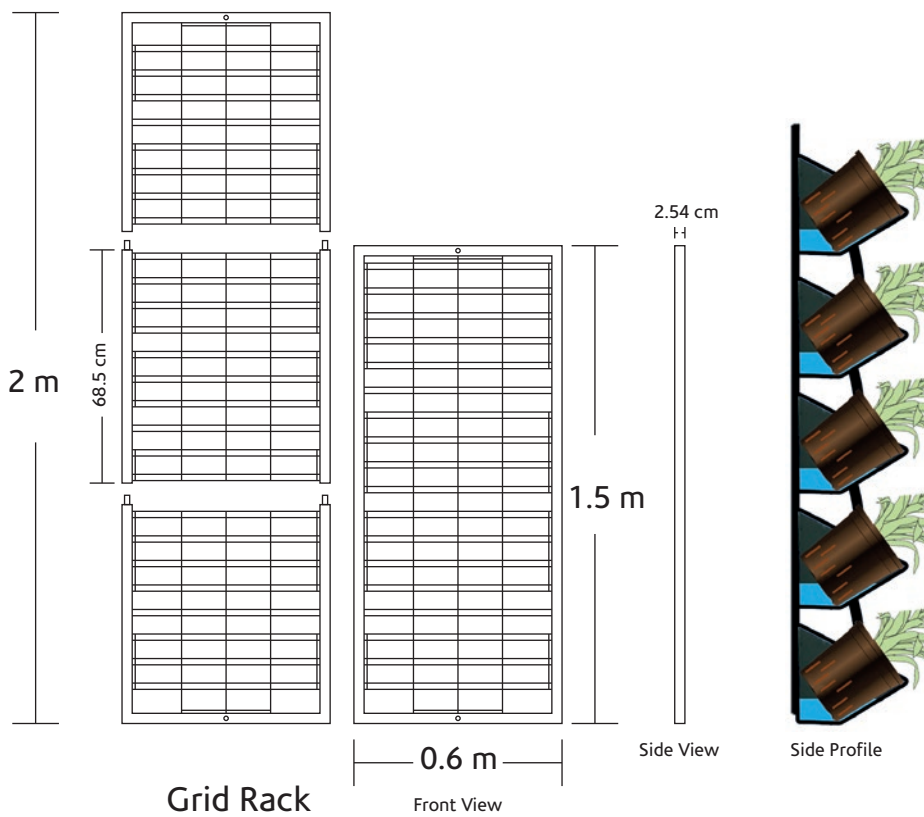

# WALL OF LIFE

- The easiest to build
- Instant full coverage
- The easiest to maintain
- 4 week water cycle
- The easiest to change
- Good with Hydroculture & soil Plants

PT-100 15/19

## Largo

21 x 21 x 21 cm  
Ral 9006

30 x 30 x 30 cm  
Ral 9006

40 x 40 x 40 cm  
Ral 9006

50 x 50 x 50 cm  
Ral 9006

Largo

Caster Platforms

LG-212121	21,5	21,5	18	21,5	
LG-303030	30	30	25	30	
LG-404040	40	40	34	40	LGCP-282806
LG-505050	50	50	42,5	50	LGCP-373707